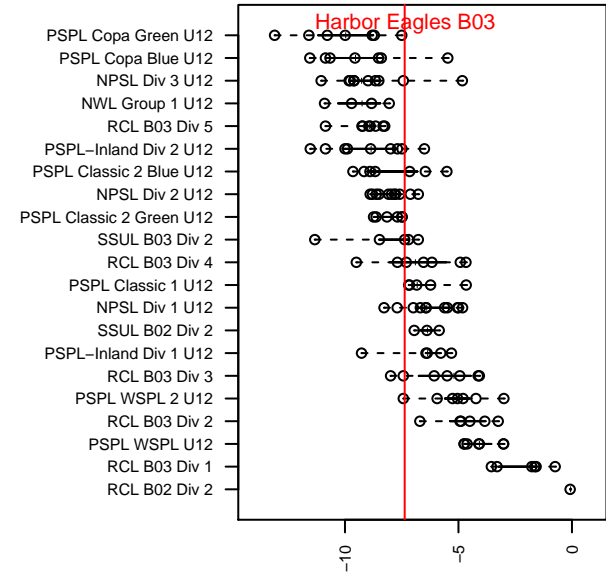

Harbor Eagles B03

Harbor FC
Gig Harbor, WA
B03 total strength=512
attack=0.53 defense=0.26
fall league = SSUL B03 Div 2

alt names used:
Harbor Soccer (Eagles) – BU12

Venues played:
2015 SSUL B03 Div 2

**attack and defense variance (black dot)
relative to other teams
and top 10 in region**

**attack and defense rating
relative to others at age
and all opponents in last 13 months**

Performance relative to 13 month average

Performance relative to 13 month average

date	home		away		venue	pred.home	pred.away
2015-11-21	Harbor Eagles B03	2	FWFC Bulldogs B03	0	2015 SSUL B03 Div 2	3.19	1.59
2015-11-15	Harbor Eagles B03	5	HSC Rebano B03	3	2015 SSUL B03 Div 2	2.11	2.36
2015-11-07	Harbor Eagles B03	8	CFSC B03	0	2015 SSUL B03 Div 2	6.84	0.50
2015-10-31	Harbor Eagles B03	1	Lakewood FC United B03	2	2015 SSUL B03 Div 2	1.91	2.74
2015-10-24	Highlands SC Team McLaughlin B02	3	Harbor Eagles B03	3	2015 SSUL B03 Div 2	1.62	2.26
2015-10-17	HSC Rebano B03	3	Harbor Eagles B03	0	2015 SSUL B03 Div 2	2.36	2.11
2015-10-10	South Tacoma United Holanda B04	1	Harbor Eagles B03	4	2015 SSUL B03 Div 2	1.16	3.87
2015-10-03	CFSC B03	2	Harbor Eagles B03	6	2015 SSUL B03 Div 2	0.50	6.84
2015-09-19	Harbor Eagles B03	4	South Tacoma United Holanda B04	0	2015 SSUL B03 Div 2	3.87	1.16